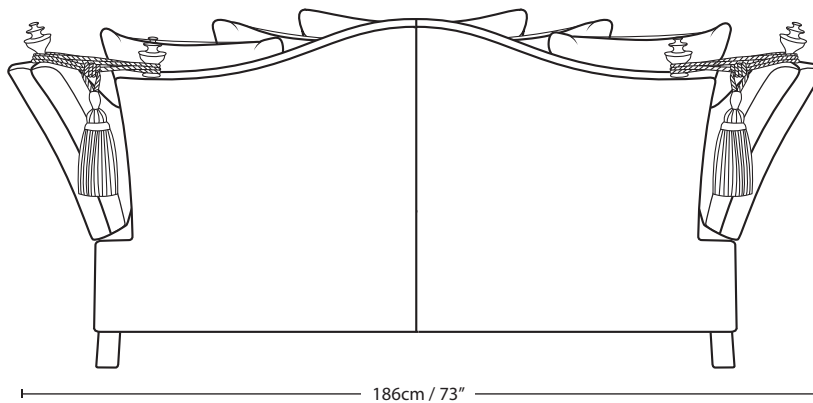

PICASSO

2.5 SEATER SCATTER CUSHION

18cm / 7" 150cm / 59" 18cm / 7"

Overall Height	Overall Width	Overall Depth	Arm Height	Back Height of Frame	Seat Height	Arm Width	Inside Width Arm to Arm	Seat Depth to Cushions	Seat Depth no Cushions
94cm / 37"	186cm / 73"	112cm / 44"	69cm / 27"	92cm / 36"	53cm / 21"	18cm / 7"	150cm / 59"	54cm / 21"	76cm / 30"

Seating sizes vary to a great extent and particularly wherever there are soft cushions involved, this is magnified with front of seat to back cushion depths, whilst formal back cushions will vary with age and plumping. It is essential to note that scatter back cushion depths will adjust from which point you measure, overtime and with plumping, the accurate measurement does not exist as it will resize each and every time you enjoy its comfort.