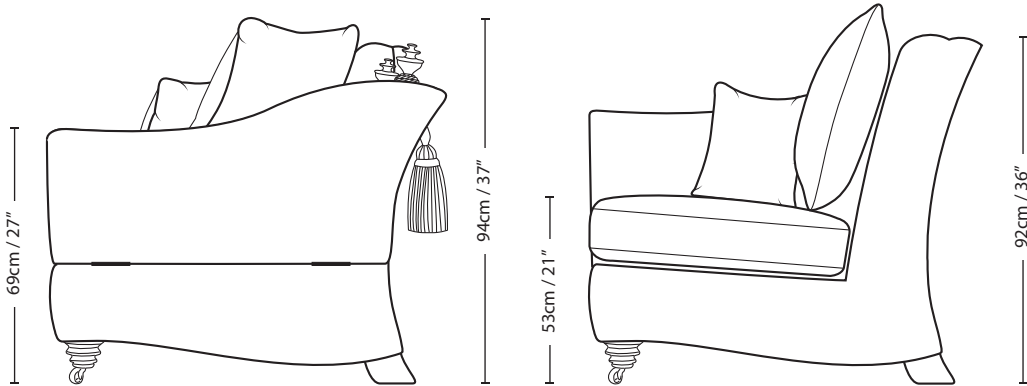

PICASSO

2.5 SEATER SCATTER CUSHION

18cm / 7" 150cm / 59" 18cm / 7"

Overall Height	Overall Width	Overall Depth	Arm Height	Back Height of Frame	Seat Height	Arm Width	Inside Width Arm to Arm	Seat Depth to Cushions	Seat Depth no Cushions
94cm / 37"	186cm / 73"	112cm / 44"	69cm / 27"	92cm / 36"	53cm / 21"	18cm / 7"	150cm / 59"	54cm / 21"	76cm / 30"

Seating sizes vary to a great extent and particularly wherever there are soft cushions involved, this is magnified with front of seat to back cushion depths, whilst formal back cushions will vary with age and plumping. It is essential to note that scatter back cushion depths will adjust from which point you measure, overtime and with plumping, the accurate measurement does not exist as it will resize each and every time you enjoy its comfort.